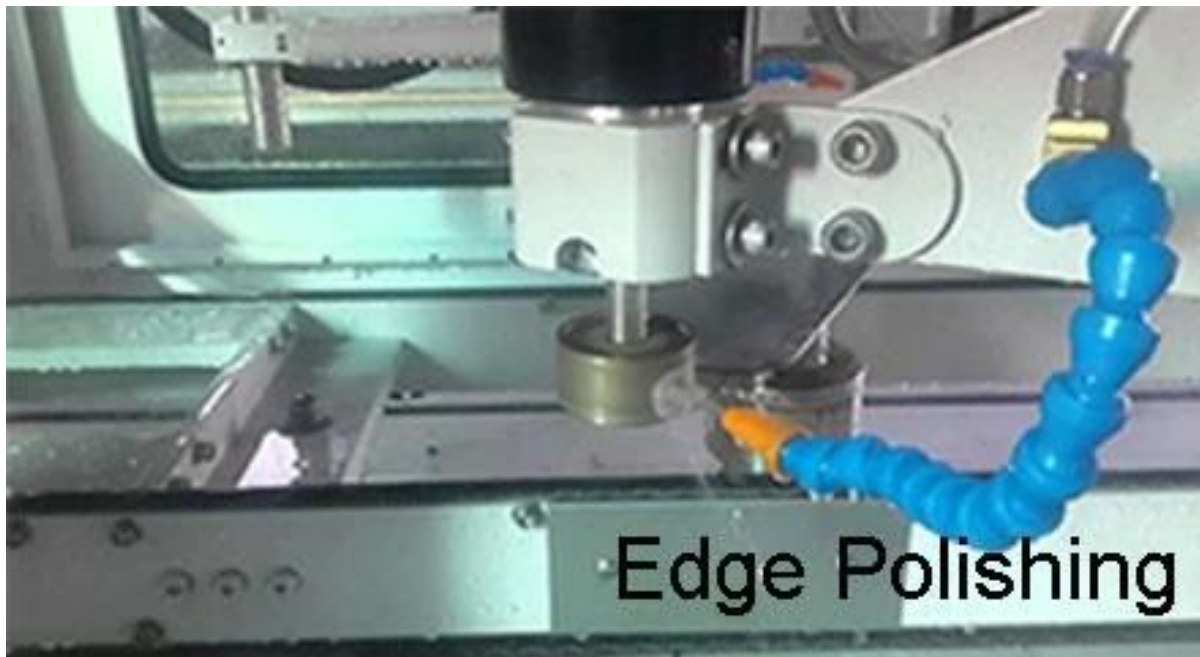

Пакет и загрузки: