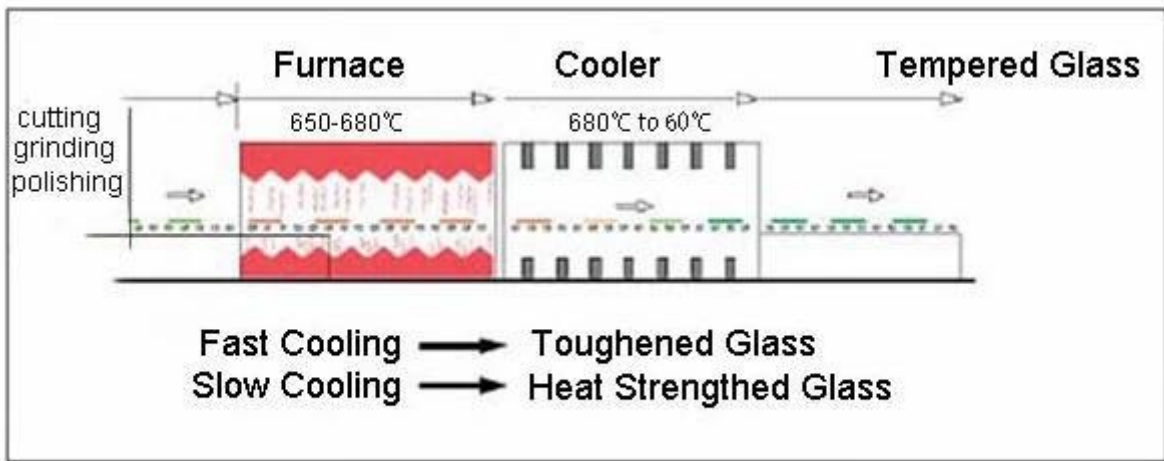

2. High strength and pure clean surface. Select 40% of high quality clear glass for tempering.

3. Excellent work on details: smooth edge polishing, drilling holes tolerance +/- 0.9mm

4. Strong exporter wooden package.

Product Details:

Product pictures of 15mm frosted tempered glass:

Holes and Cut outs:

Production Line:

Package and Loading: