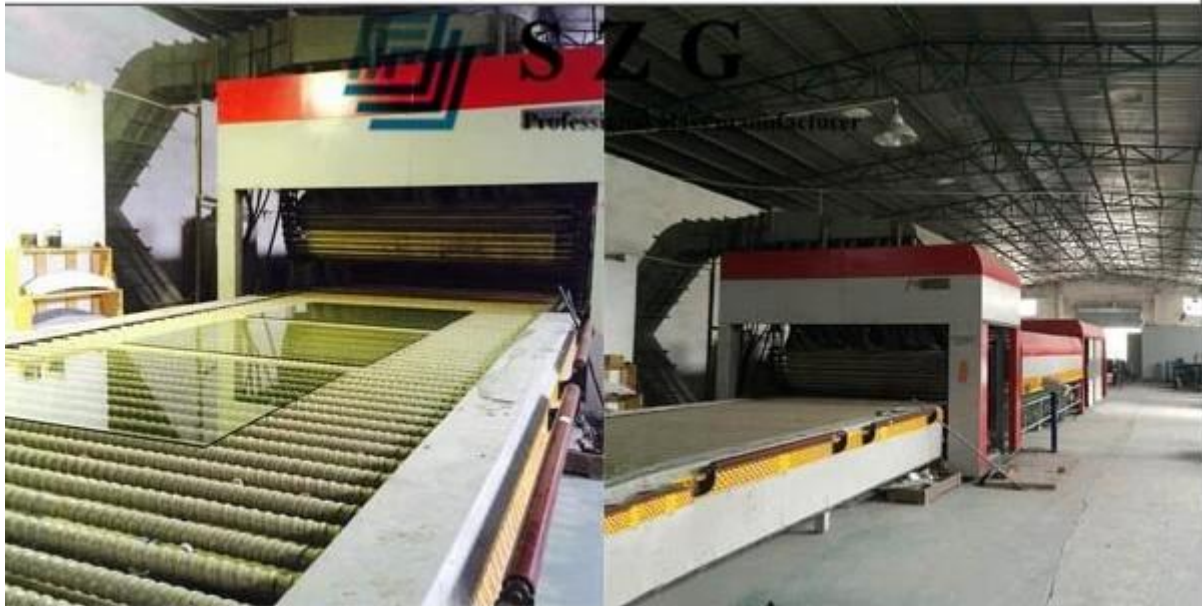

Product Details:

Product pictures of 15mm frosted tempered glass:

Holes and Cut outs:

Production Line:

Package and Loading: