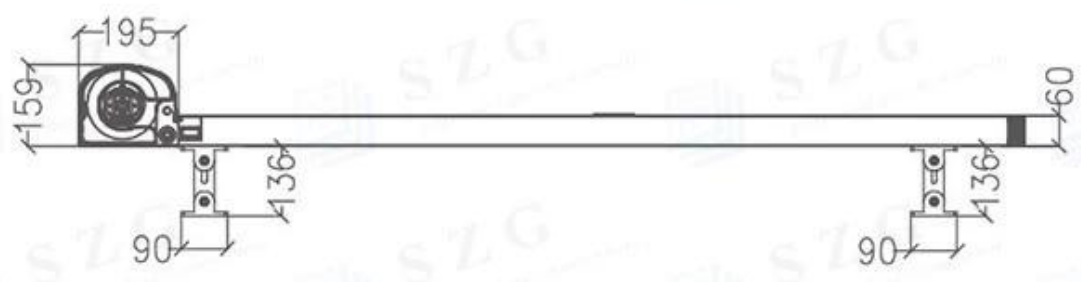

### rolling tube

Diameter 85mm big tube, which is supported buy 360° inner groove, keeps the fabric cloth more smooth.

## Kích thước kết cấu

oasisawning.en.alibaba.com

**standard installation**

**pro-long bracket installation**