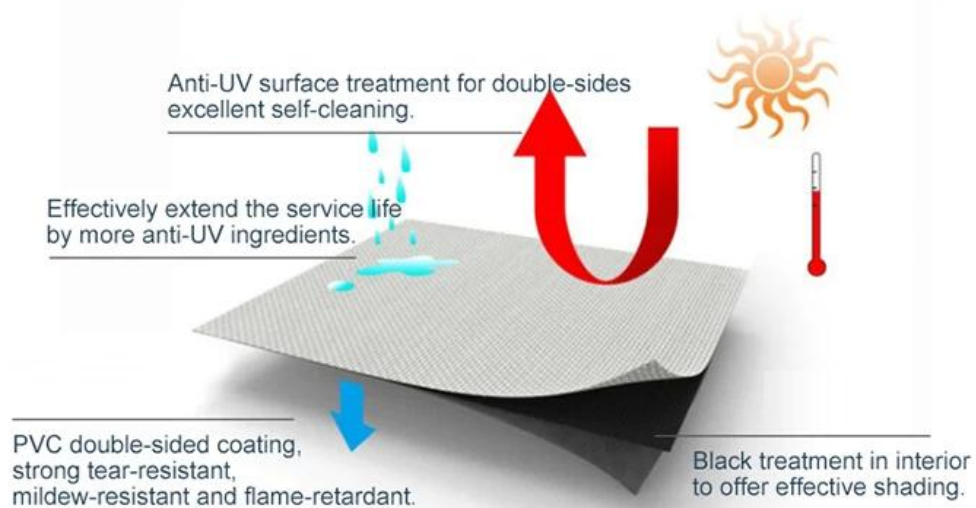

Free Standing (post)

Free Standing & Double vertical support Free Standing (post)

Vải PVC

High temperature resistant to sunlight
Long lasting

Anti-fouling coating on the surface ensures no dust accumulation. Stain-resistant & easy to clean, mildew-proof & moisture-proof

Freely retractable, provide space privacy and broad vision

Thick and durable

100% shading and waterproof fabric

It can also be used in adverse weather condition

90% UV resistant

80% solar heat

90% black-out sunshade